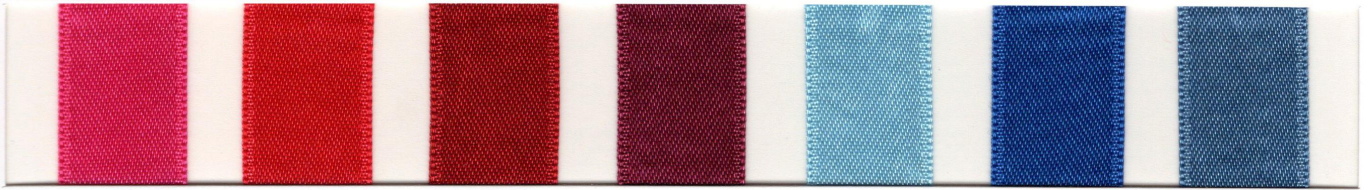

NYLON SATIN RIBBON

000
Off White

007
Shell Grey

029
White

030
Black

115
Powder Pink

154
Rose Pink

156
Hot Pink

187
Azalea

250
Red

260
Scarlet

275
Wine

311
Blue Mist

350
Royal

363
Smoke Blue

370
Navy